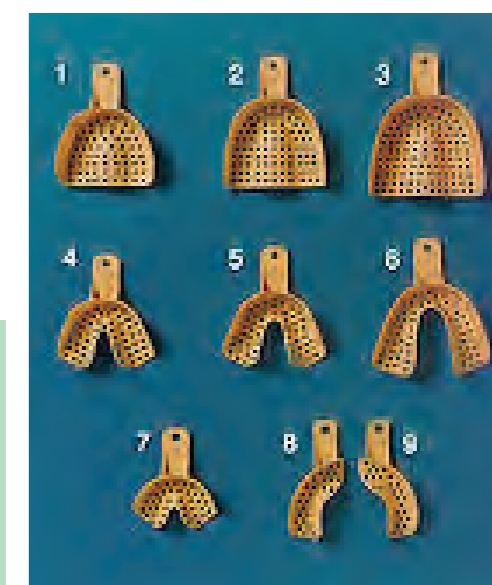

HAVE YOU EVER CONSIDERED A CADCO ALGINATE MIXER? CALL 01274 721567 FOR A DEMO.